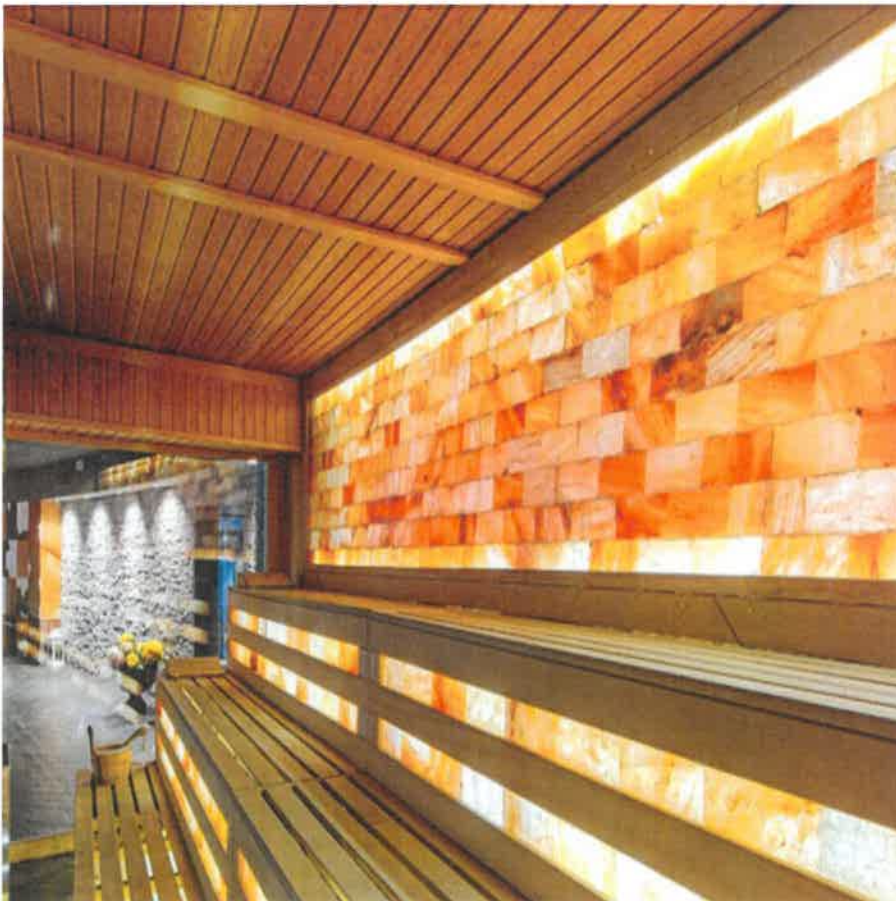

SALT SAUNAS

FLUIDRA

Breathe in the salts of the Himalayas in a unique space. AstralPool's salt chambers use halo generators able to produce the right concentration of salt in order to boost health benefits. They reduce stress, problems in the joints, the skin, respiratory disorders and fatigue, amongst others.

SALT SAUNA BENEFITS

- New trend of the wellness market to attract new users.
- Therapeutic properties for the user: breathing, blood circulation, skin-care, etc.
- Easy installation and maintenance.
- It can be for both public or private use