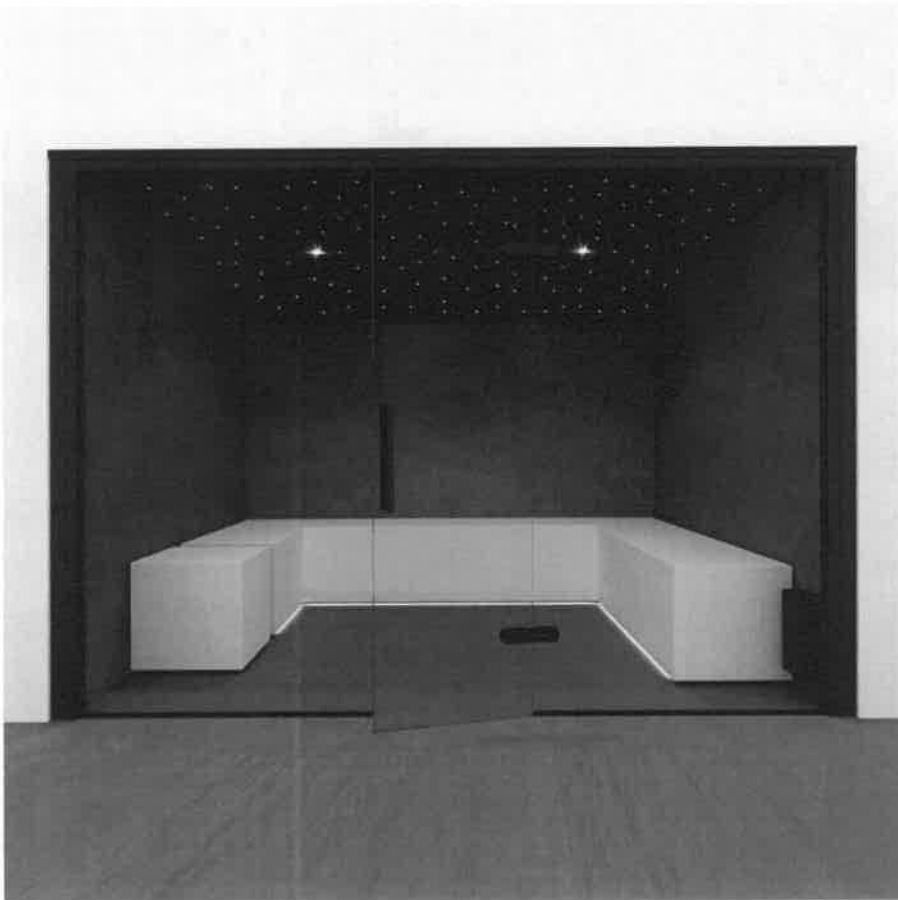

STEAM BATH

FLUIDRA

Astralpool steam baths are custom made according to your designs and plans. It is a steam generation room with the purpose of relaxing and cleaning the body.

STEAM BATH BENEFITS

- Prefabricated and customizable.
- Easy installation and maintenance.
- Users well-being through steam and humidity generation.
- Great durability and adaptability to any space
- Therapeutic properties. Promotes circulation, skin care, reduces stress, etc.